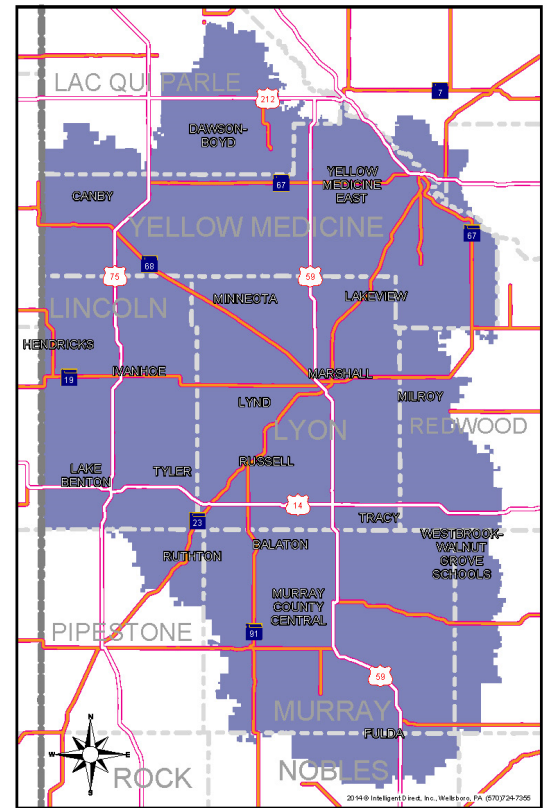

## We serve people living in the following counties in Minnesota:

Lincoln, Lyon, Murray, Yellow Medicine and portions of Cottonwood, Lac qui Parle, Nobles and Redwood.

## Our service area includes people living in the following school districts:

Canby; Dawson/Boyd; Echo; Fulda; Hendricks; Ivanhoe; Lake Benton; Lakeview; Lynd; Marshall; Milroy; Minneota; Murray County Central; Russell-Tyler-Ruthton; Tracy Area; Westbrook-Walnut Grove; and Yellow Medicine East.

### CITIES COVERED BY UNITED WAY OF SOUTHWEST MINNESOTA SORTED BY ZIP CODE

CITY	ZIP
Arco	56113
Avoca	56114
Balaton	56115
Chandler	56122
Currie	56123
Fulda	56131
Garvin	56132
Hendricks	56136
Iona	56141
Ivanhoe	56142
Lake Benton	56149
Lake Wilson	56151
Lynd	56157
Russell	56169
Ruthton	56170
Slayton	56172
Tracy	56175
Tyler	56178
Walnut Grove	56180
Westbrook	56183
Boyd	56218
Canby	56220
Clarkfield	56223
Cottonwood	56229
Dawson	56232
Echo	56237
Ghent	56239
Granite Falls	56241
Hanley Falls	56245
Marshall	56258
Milroy	56263
Minneota	56264
Porter	56280
Taunton	56291
Wood Lake	56297

### CITIES COVERED BY UNITED WAY OF SOUTHWEST MINNESOTA SORTED BY CITY NAME

CITY	ZIP
Arco	56113
Avoca	56114
Balaton	56115
Boyd	56218
Canby	56220
Chandler	56122
Clarkfield	56223
Cottonwood	56229
Currie	56123
Dawson	56232
Echo	56237
Fulda	56131
Garvin	56132
Ghent	56239
Granite Falls	56241
Hanley Falls	56245
Hendricks	56136
Iona	56141
Ivanhoe	56142
Lake Benton	56149
Lake Wilson	56151
Lynd	56157
Marshall	56258
Milroy	56263
Minneota	56264
Porter	56280
Russell	56169
Ruthton	56170
Slayton	56172
Taunton	56291
Tracy	56175
Tyler	56178
Walnut Grove	56180
Westbrook	56183
Wood Lake	56297