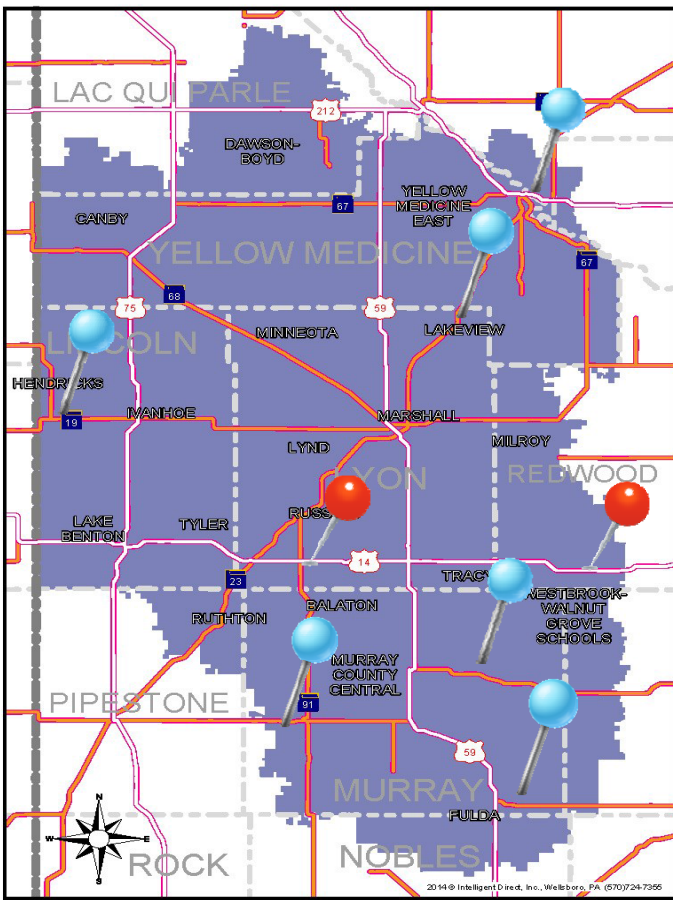

Welcome to a Born Learning Trail!

INSTALLED TRAILS:

Cottonwood, Currie, Fulda, Granite Falls, Lake Wilson, and Hendricks.

COMING IN 2017: Walnut Grove and Balaton.

Sign Scramble!

Visit any Born Learning Trail and unscramble the sign words. Write the correct sign combination below the clues in the spaces provided.

Toss

Sign 1: _____

Sign 2: _____

Sign 3: _____

United Way
of Southwest Minnesota