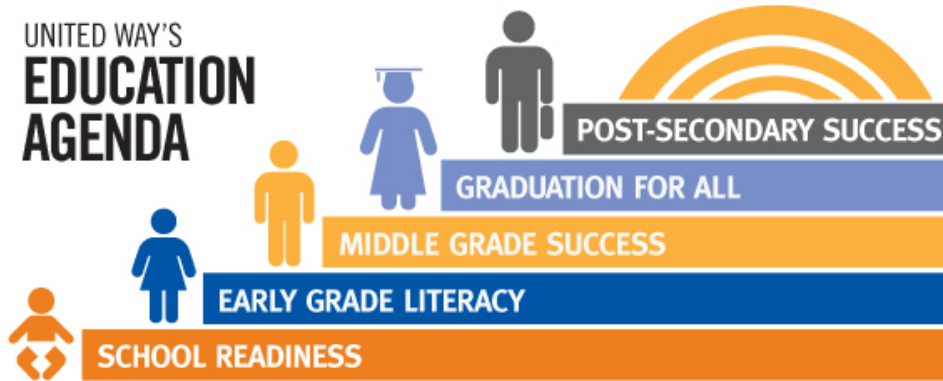

UNITED WAY'S  
**EDUCATION  
AGENDA**

United Way of Southwest Minnesota supports many programs throughout the year, including the full listing on the back. One of our major focuses is Education and we sponsor several internal programs to help young people achieve their early literacy, school readiness and academic potential.