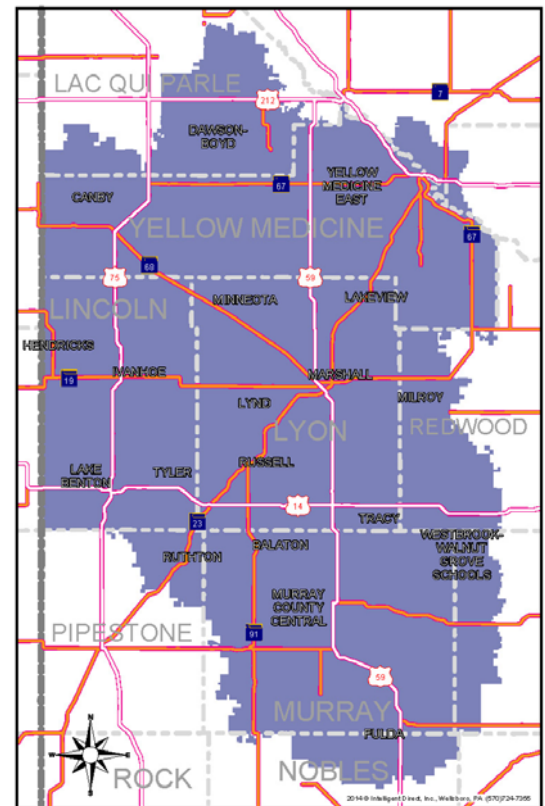

## We serve people living in the following counties in Minnesota:

Lincoln, Lyon, Murray, Yellow Medicine and portions of Cottonwood, Lac qui Parle, Nobles and Redwood.

## Our service area includes people living in the following school districts:

Canby; Clarkfield, Dawson/Boyd; Echo, Fulda; Hendricks; Ivanhoe; Lake Benton; Lakeview; Lynd; Marshall; Milroy; Minneota; Murray County Central; Russell-Tyler-Ruthton; Tracy Area; Westbrook-Walnut Grove; and Yellow Medicine East, including all private and charter schools.

### **CITIES COVERED BY UNITED WAY OF SOUTHWEST MINNESOTA SORTED BY ZIP CODE**

CITY	ZIP
Arco	56113
Avoca	56114
Balaton	56115
Chandler	56122
Currie	56123
Fulda	56131
Garvin	56132
Hendricks	56136
Iona	56141
Ivanhoe	56142
Lake Benton	56149
Lake Wilson	56151
Lynd	56157
Russell	56169
Ruthton	56170
Slayton	56172
Tracy	56175
Tyler	56178
Walnut Grove	56180
Westbrook	56183
Boyd	56218
Canby	56220
Clarkfield	56223
Cottonwood	56229
Dawson	56232
Echo	56237
Ghent	56239
Granite Falls	56241
Hanley Falls	56245
Marshall	56258
Milroy	56263
Minneota	56264
Porter	56280
Taunton	56291
Wood Lake	56297

### **CITIES COVERED BY UNITED WAY OF SOUTHWEST MINNESOTA SORTED BY CITY NAME**

CITY	ZIP
Arco	56113
Avoca	56114
Balaton	56115
Boyd	56218
Canby	56220
Chandler	56122
Clarkfield	56223
Cottonwood	56229
Currie	56123
Dawson	56232
Echo	56237
Fulda	56131
Garvin	56132
Ghent	56239
Granite Falls	56241
Hanley Falls	56245
Hendricks	56136
Iona	56141
Ivanhoe	56142
Lake Benton	56149
Lake Wilson	56151
Lynd	56157
Marshall	56258
Milroy	56263
Minneota	56264
Porter	56280
Russell	56169
Ruthton	56170
Slayton	56172
Taunton	56291
Tracy	56175
Tyler	56178
Walnut Grove	56180
Westbrook	56183
Wood Lake	56297